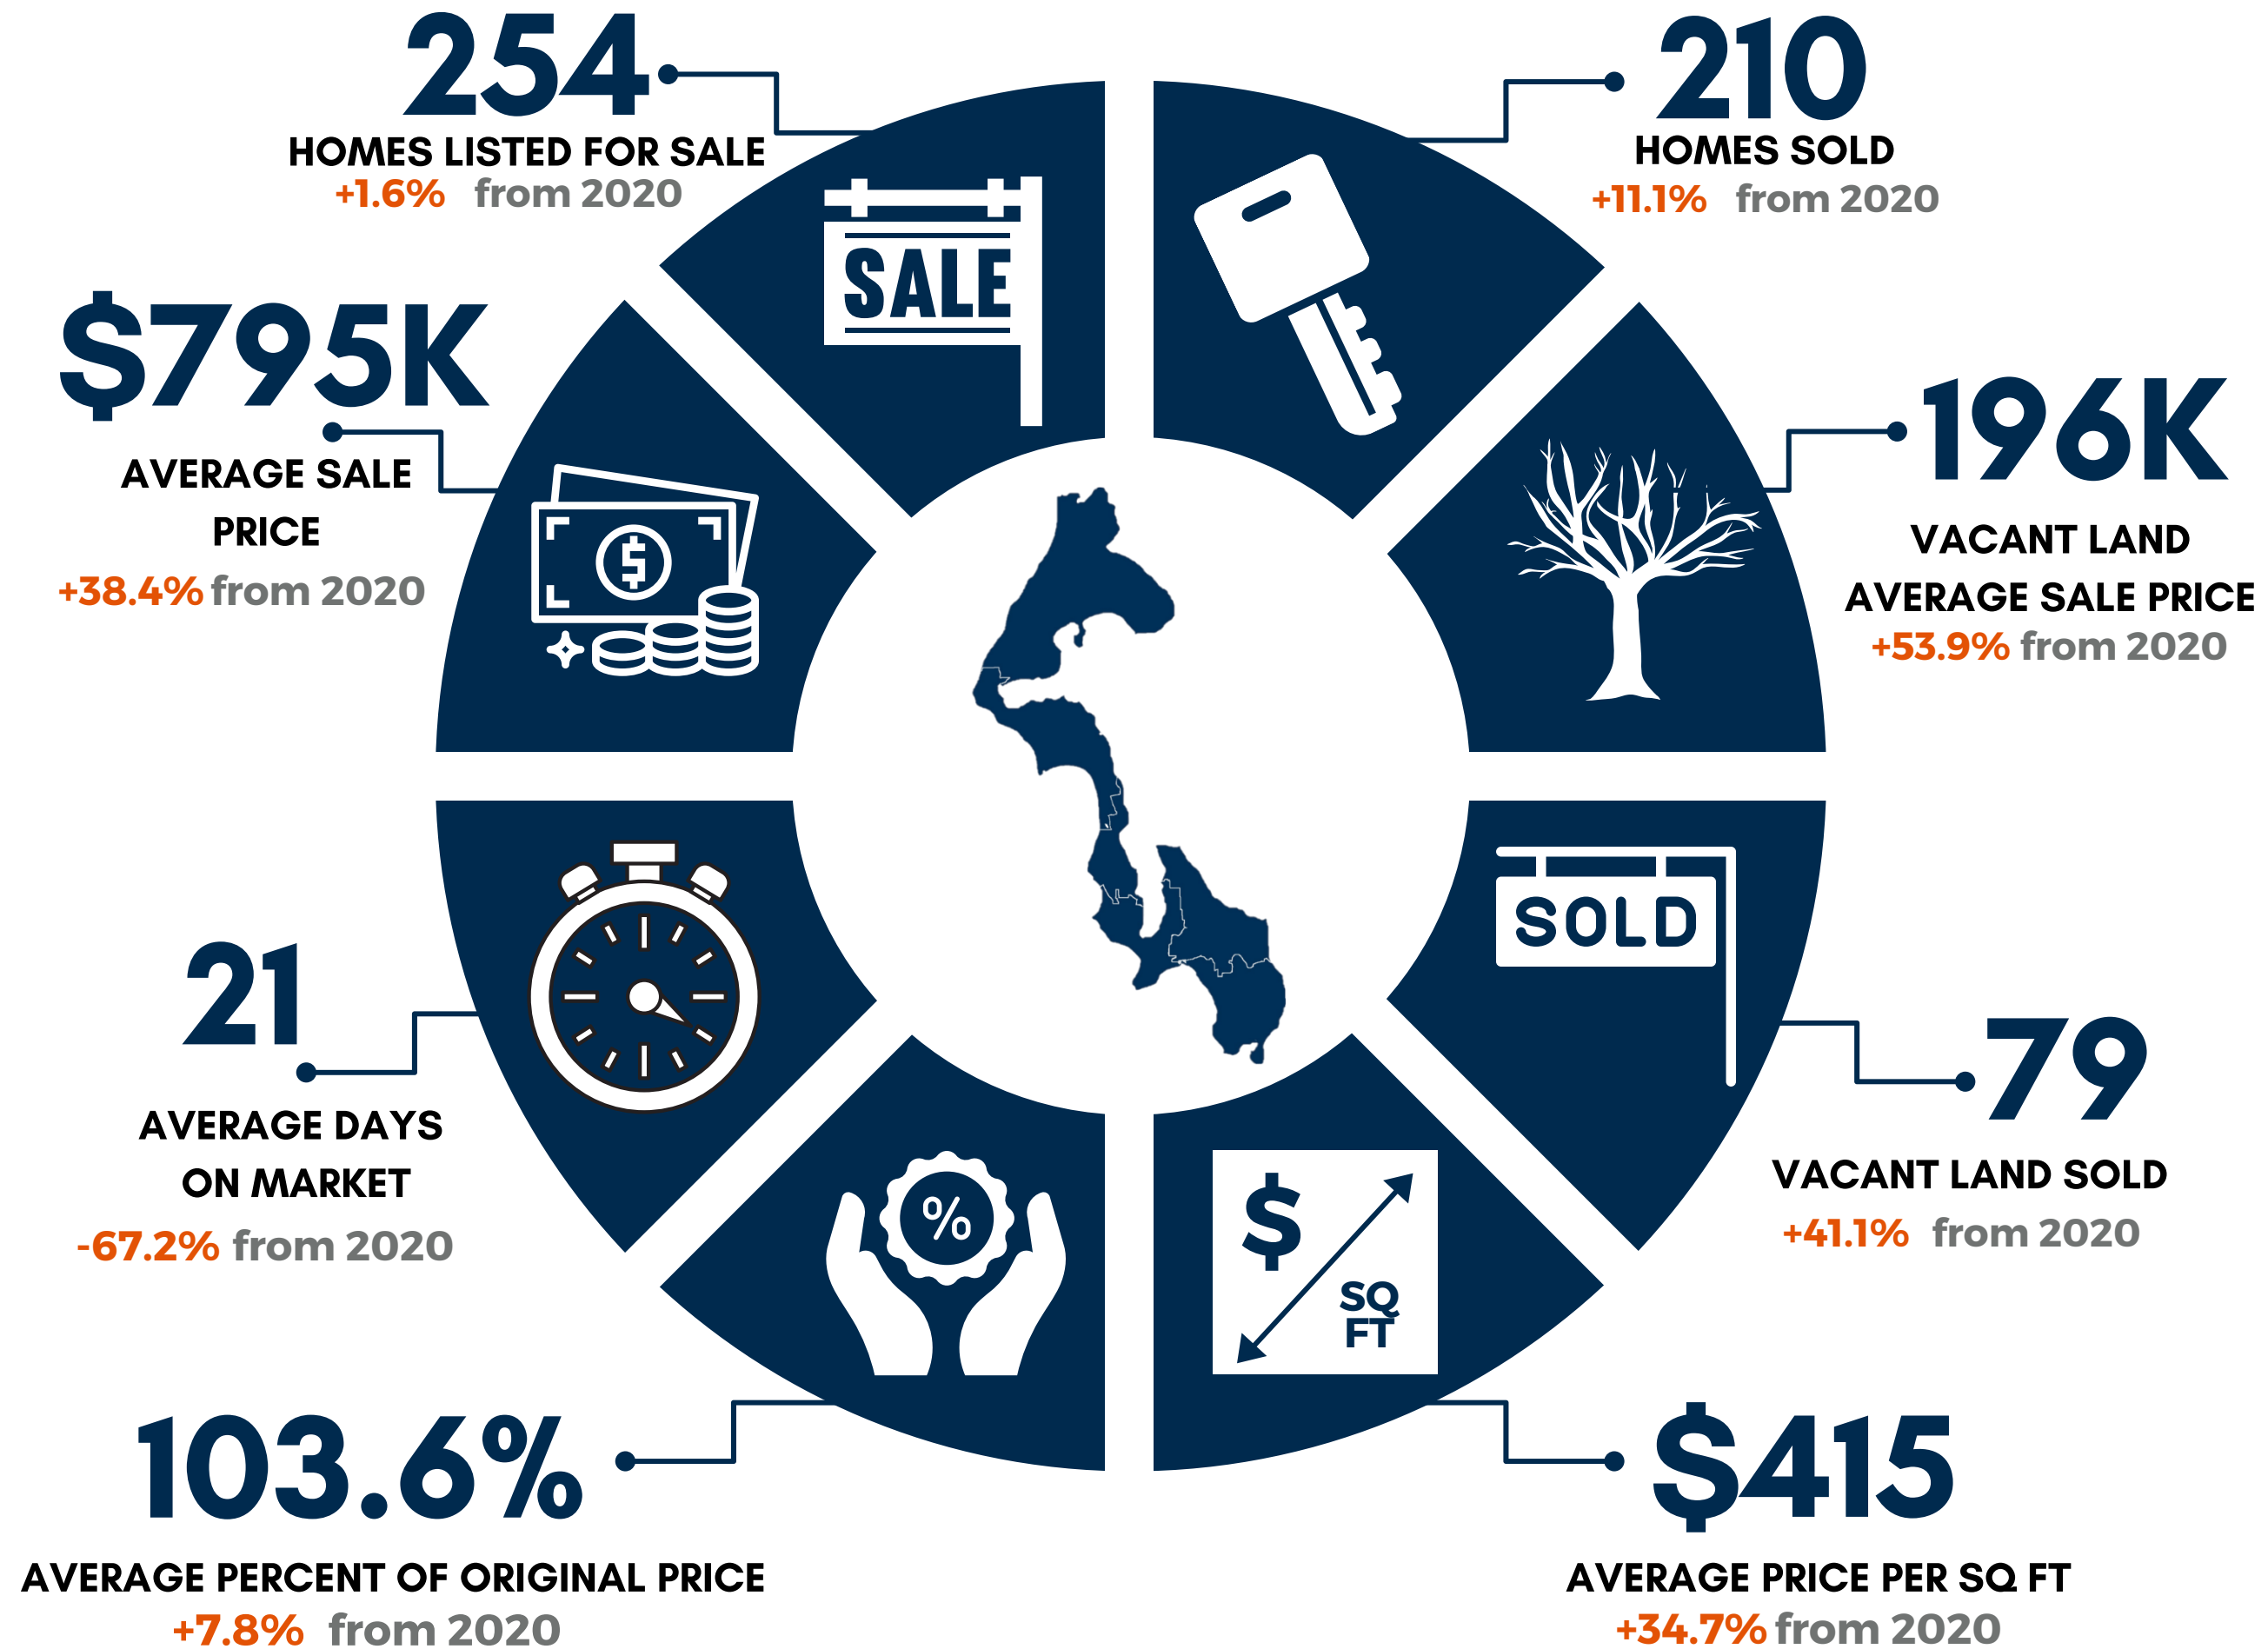

JULY 2021 SOUTH WHIDBEY (YTD)

Stats are based on NWMLS area 811 and include residential & condo only with the exception of the stats on vacant land. May not represent all market activity.

JULY 2021 CENTRAL WHIDBEY (YTD)

Stats are based on NWMLS area 812 and include residential & condo only with the exception of the stats on vacant land. May not represent all market activity.

JULY 2021 NORTH WHIDBEY (YTD)

Stats are based on NWMLS area 813 and include residential & condo only with the exception of the stats on vacant land. May not represent all market activity.