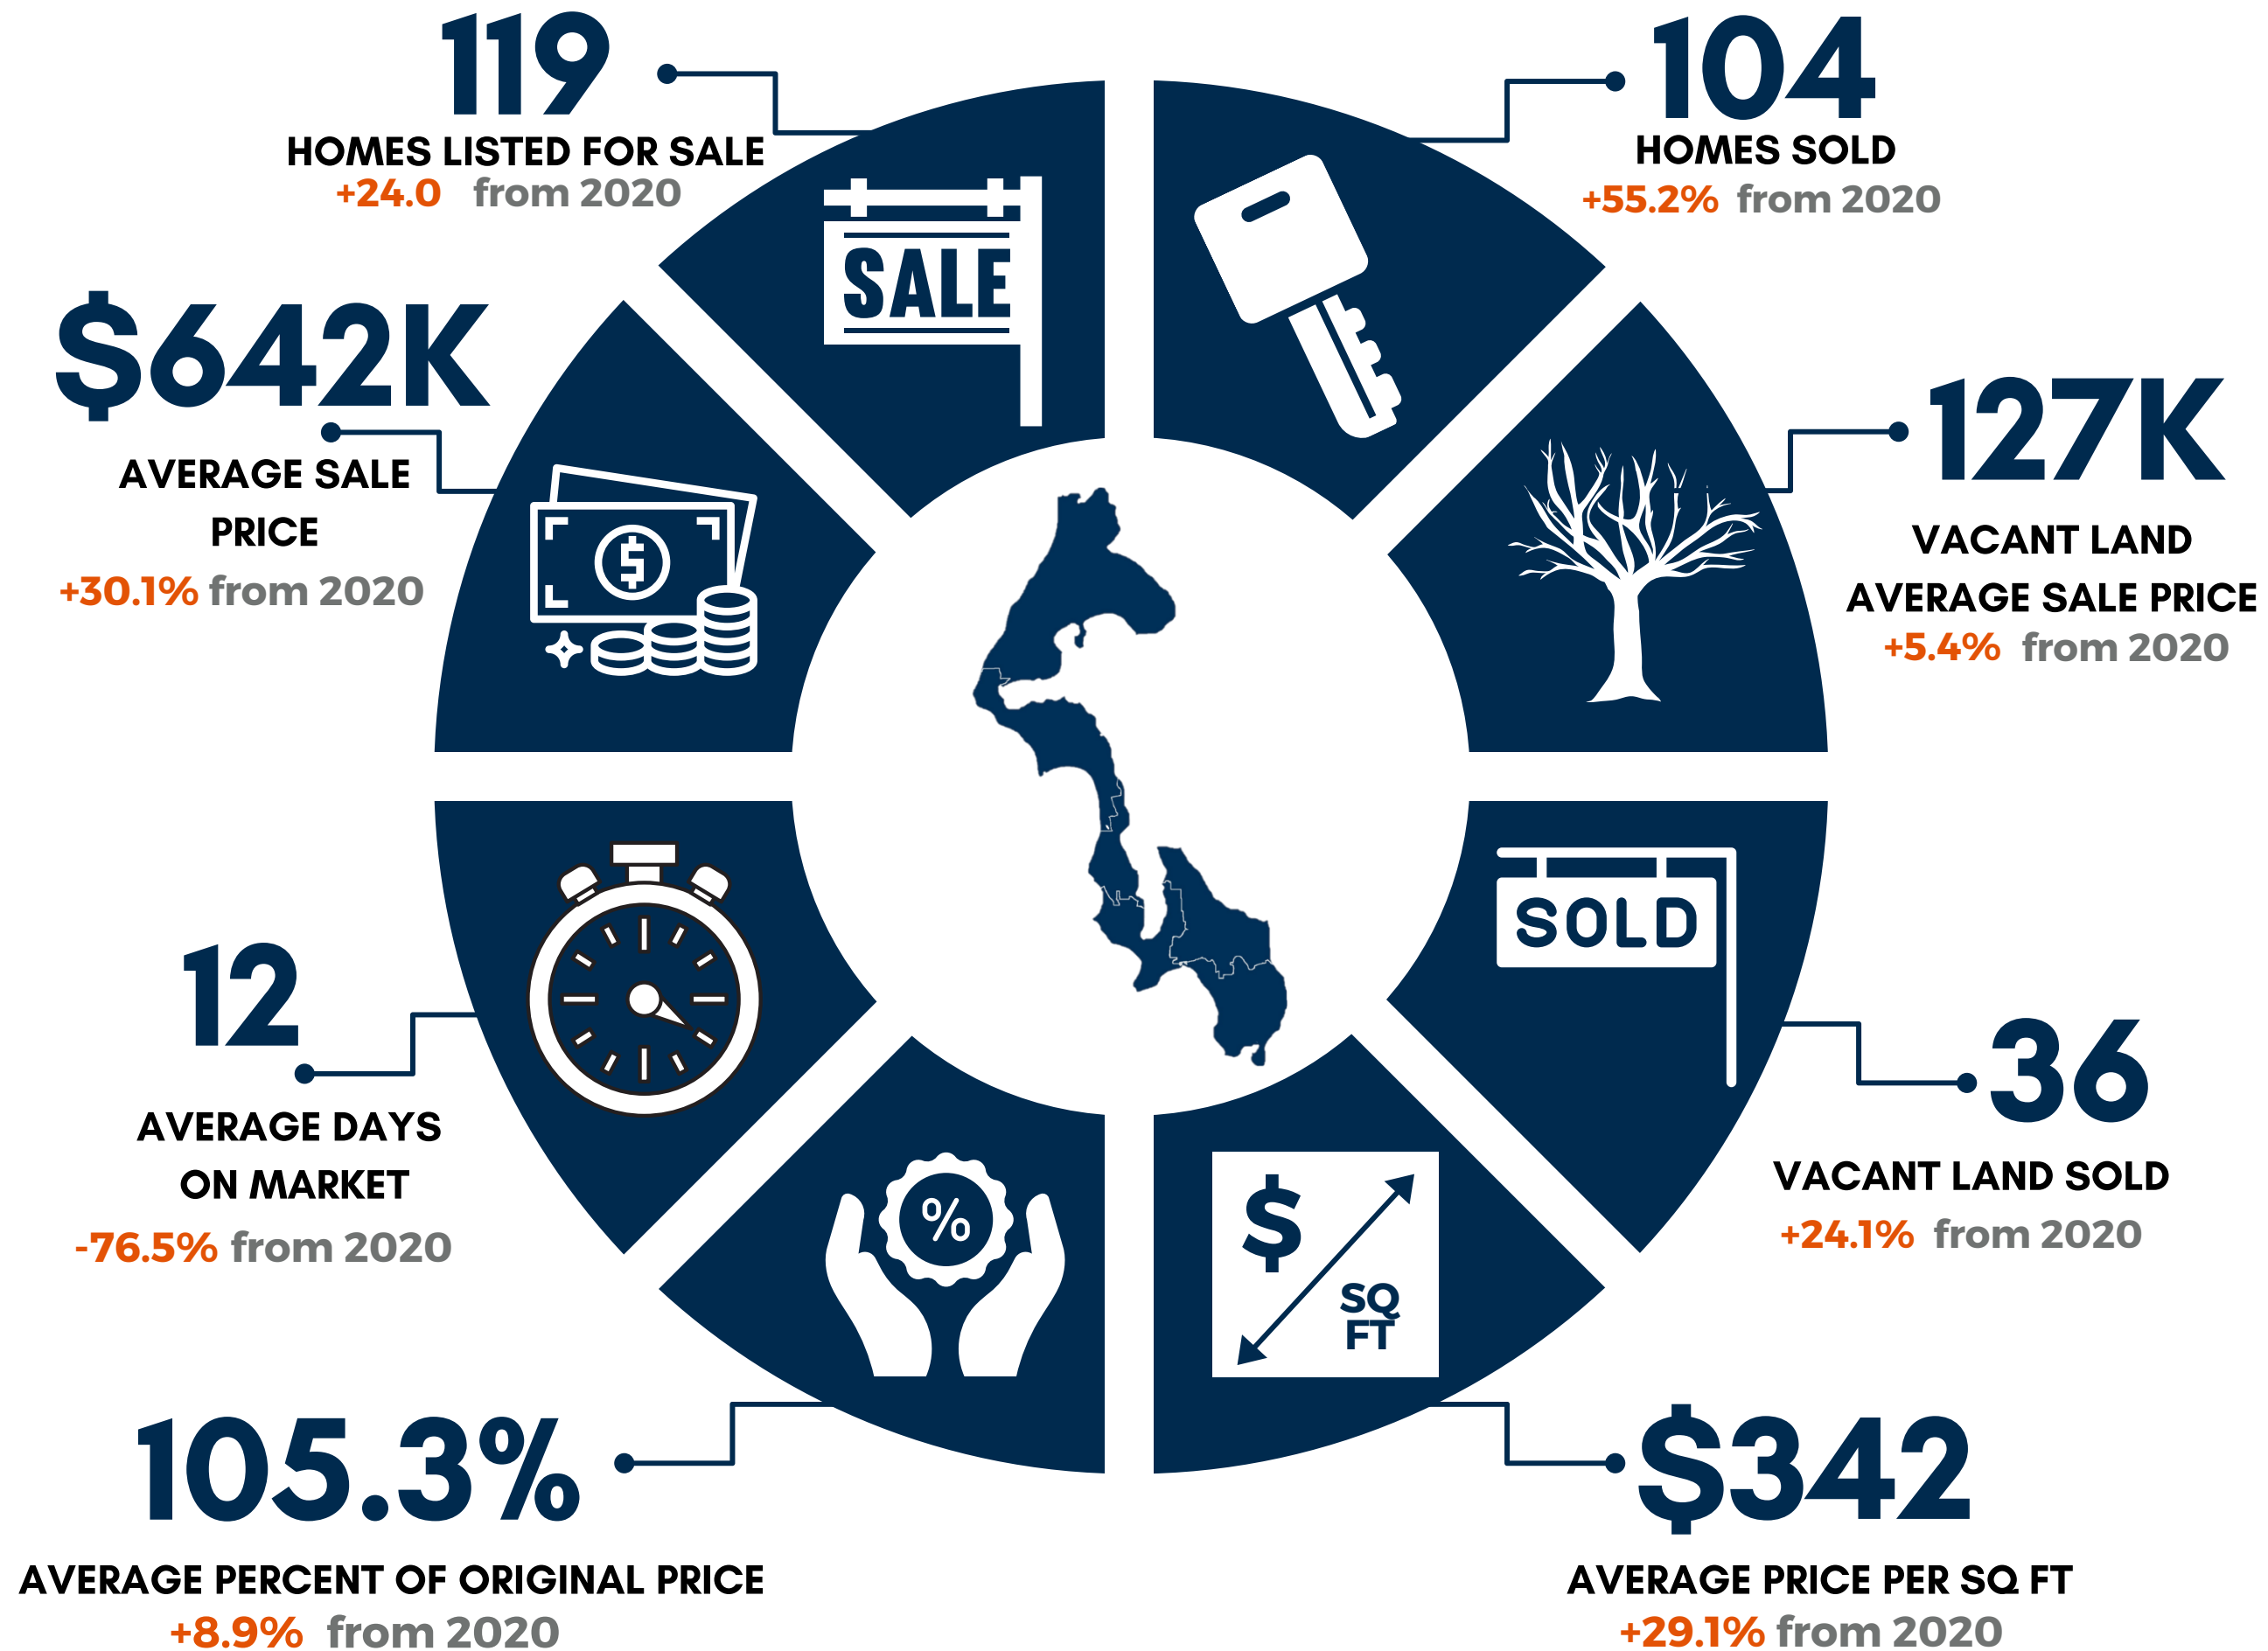

JULY 2021 SOUTH WHIDBEY (YTD)

Stats are based on NWMLS area 811 and include residential & condo only with the exception of the stats on vacant land. May not represent all market activity.

JULY 2021 CENTRAL WHIDBEY (YTD)

Stats are based on NWMLS area 812 and include residential & condo only with the exception of the stats on vacant land. May not represent all market activity.

JULY 2021 NORTH WHIDBEY (YTD)

Stats are based on NWMLS area 813 and include residential & condo only with the exception of the stats on vacant land. May not represent all market activity.