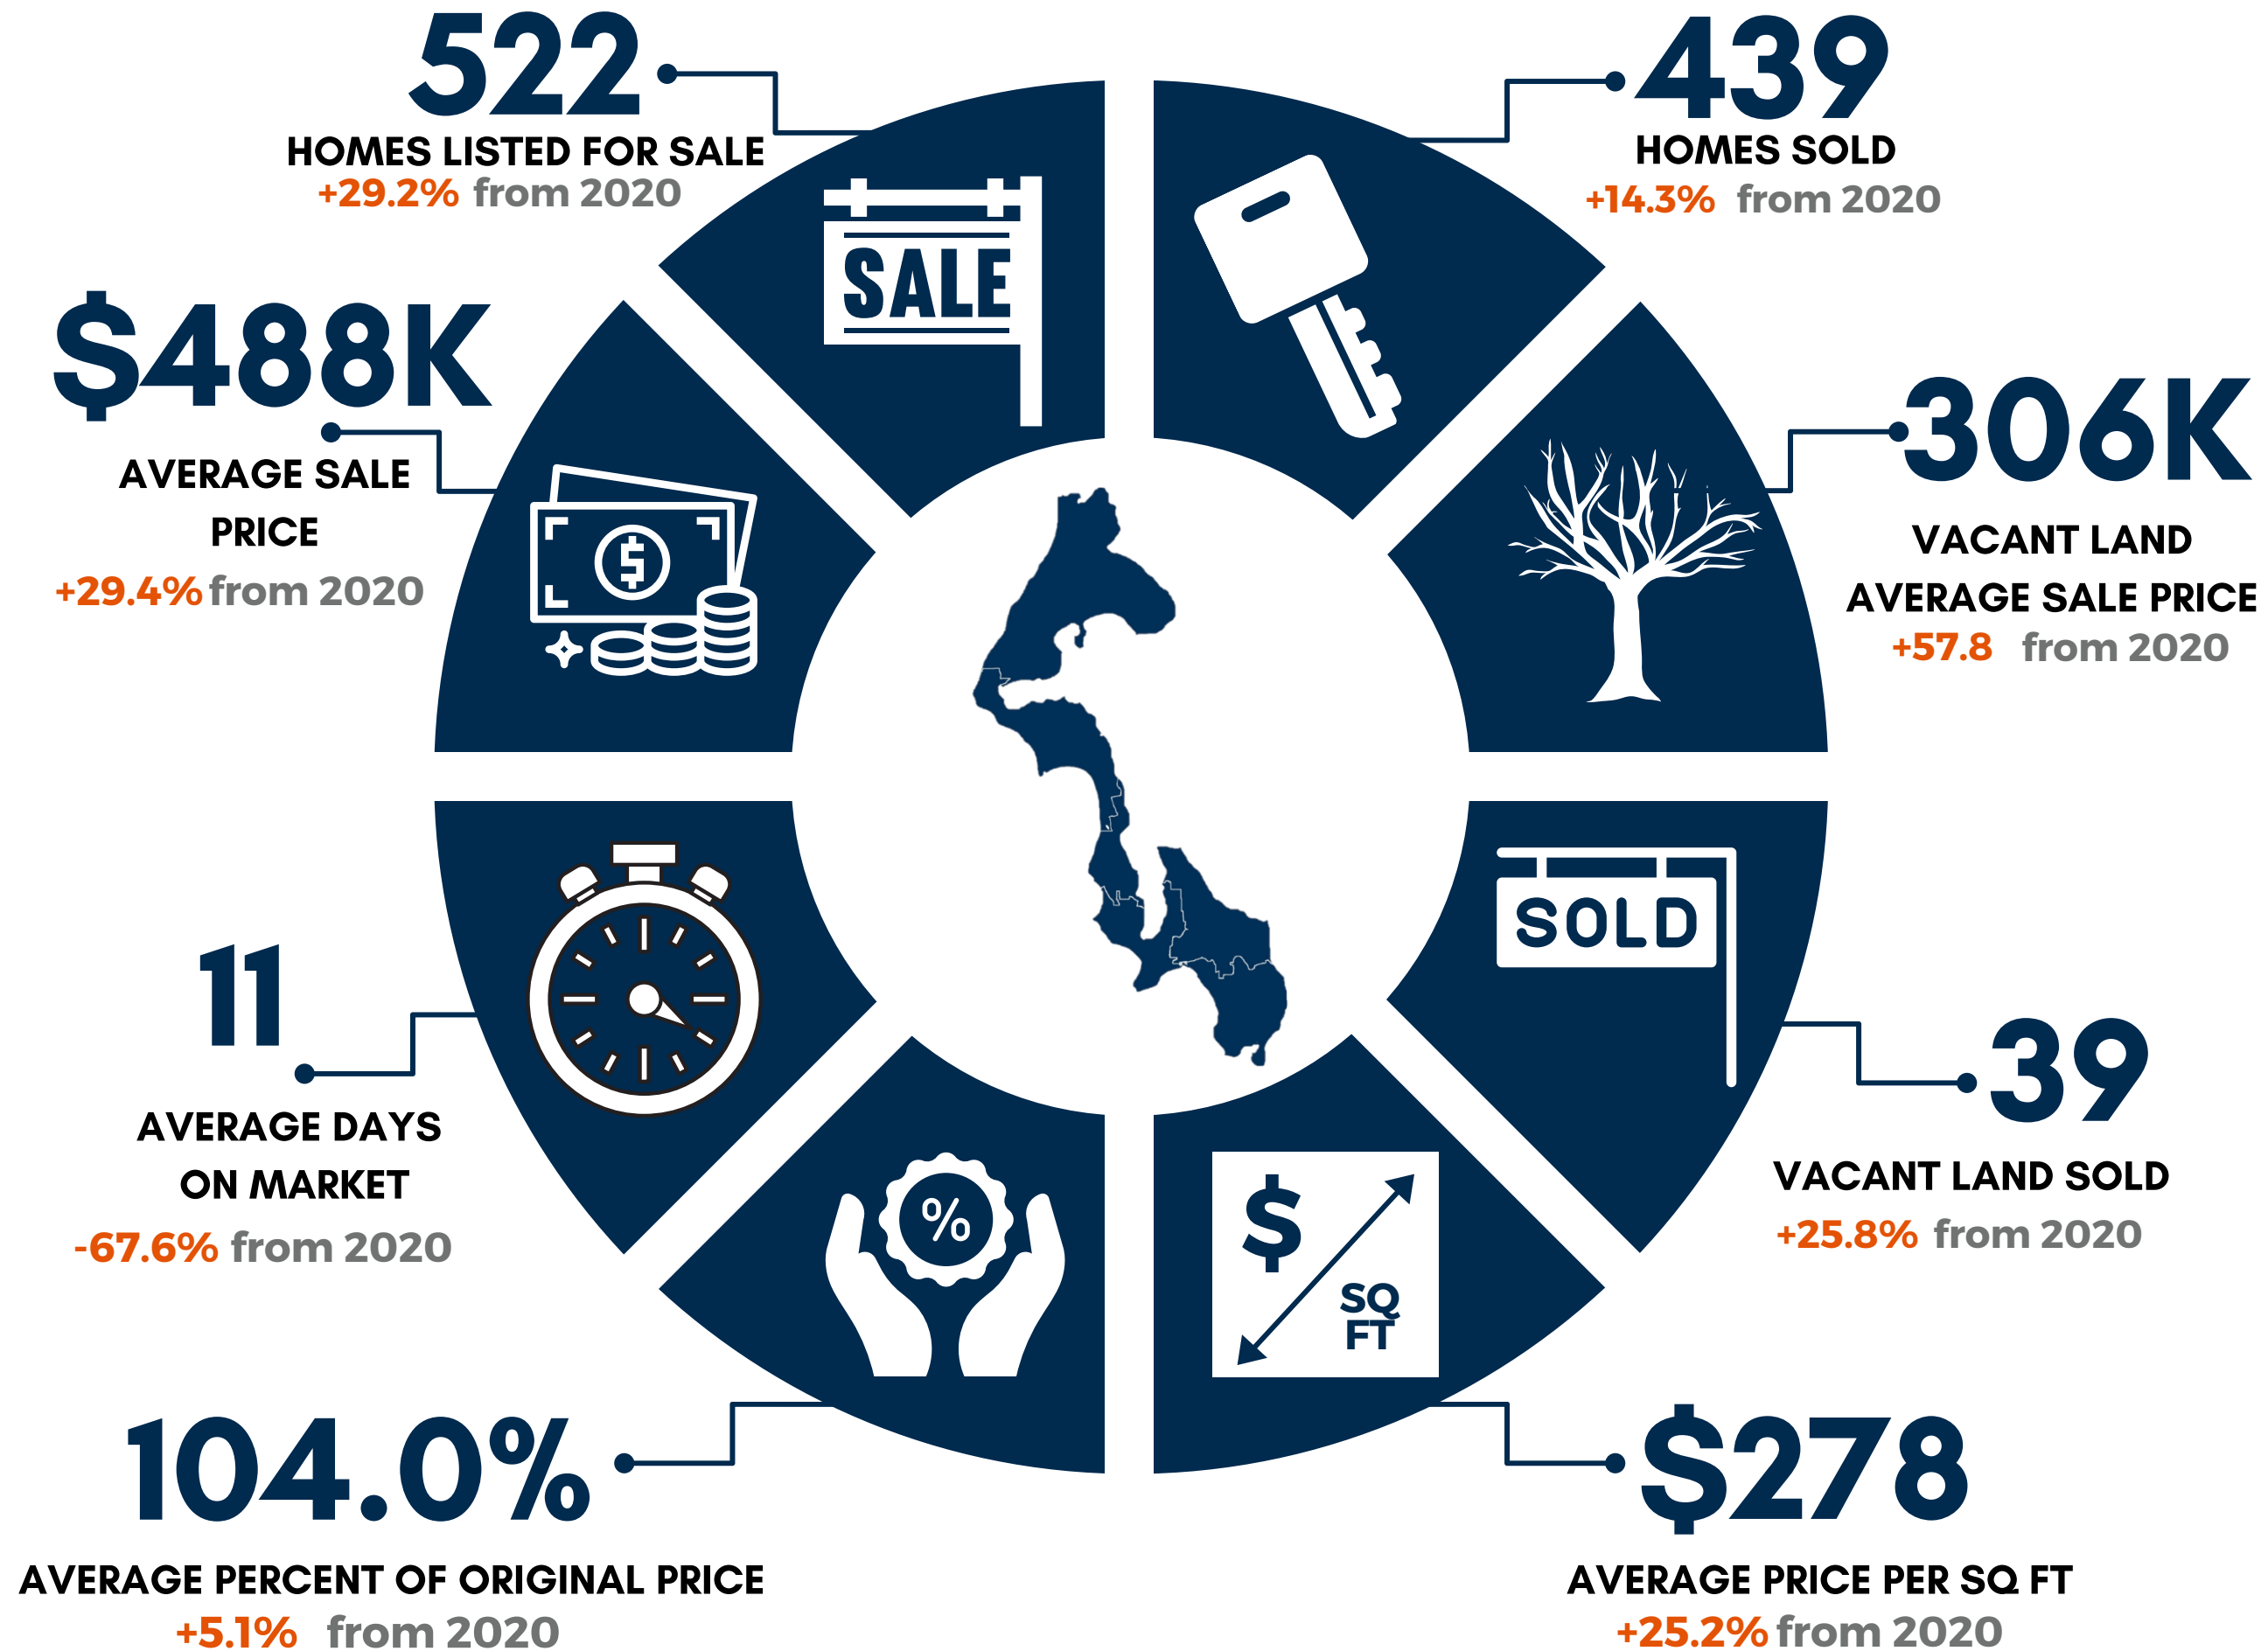

JULY 2021 SOUTH WHIDBEY (YTD)

Stats are based on NWMLS area 811 and include residential & condo only with the exception of the stats on vacant land. May not represent all market activity.

JULY 2021 CENTRAL WHIDBEY (YTD)

Stats are based on NWMLS area 812 and include residential & condo only with the exception of the stats on vacant land. May not represent all market activity.

JULY 2021 NORTH WHIDBEY (YTD)

Stats are based on NWMLS area 813 and include residential & condo only with the exception of the stats on vacant land. May not represent all market activity.